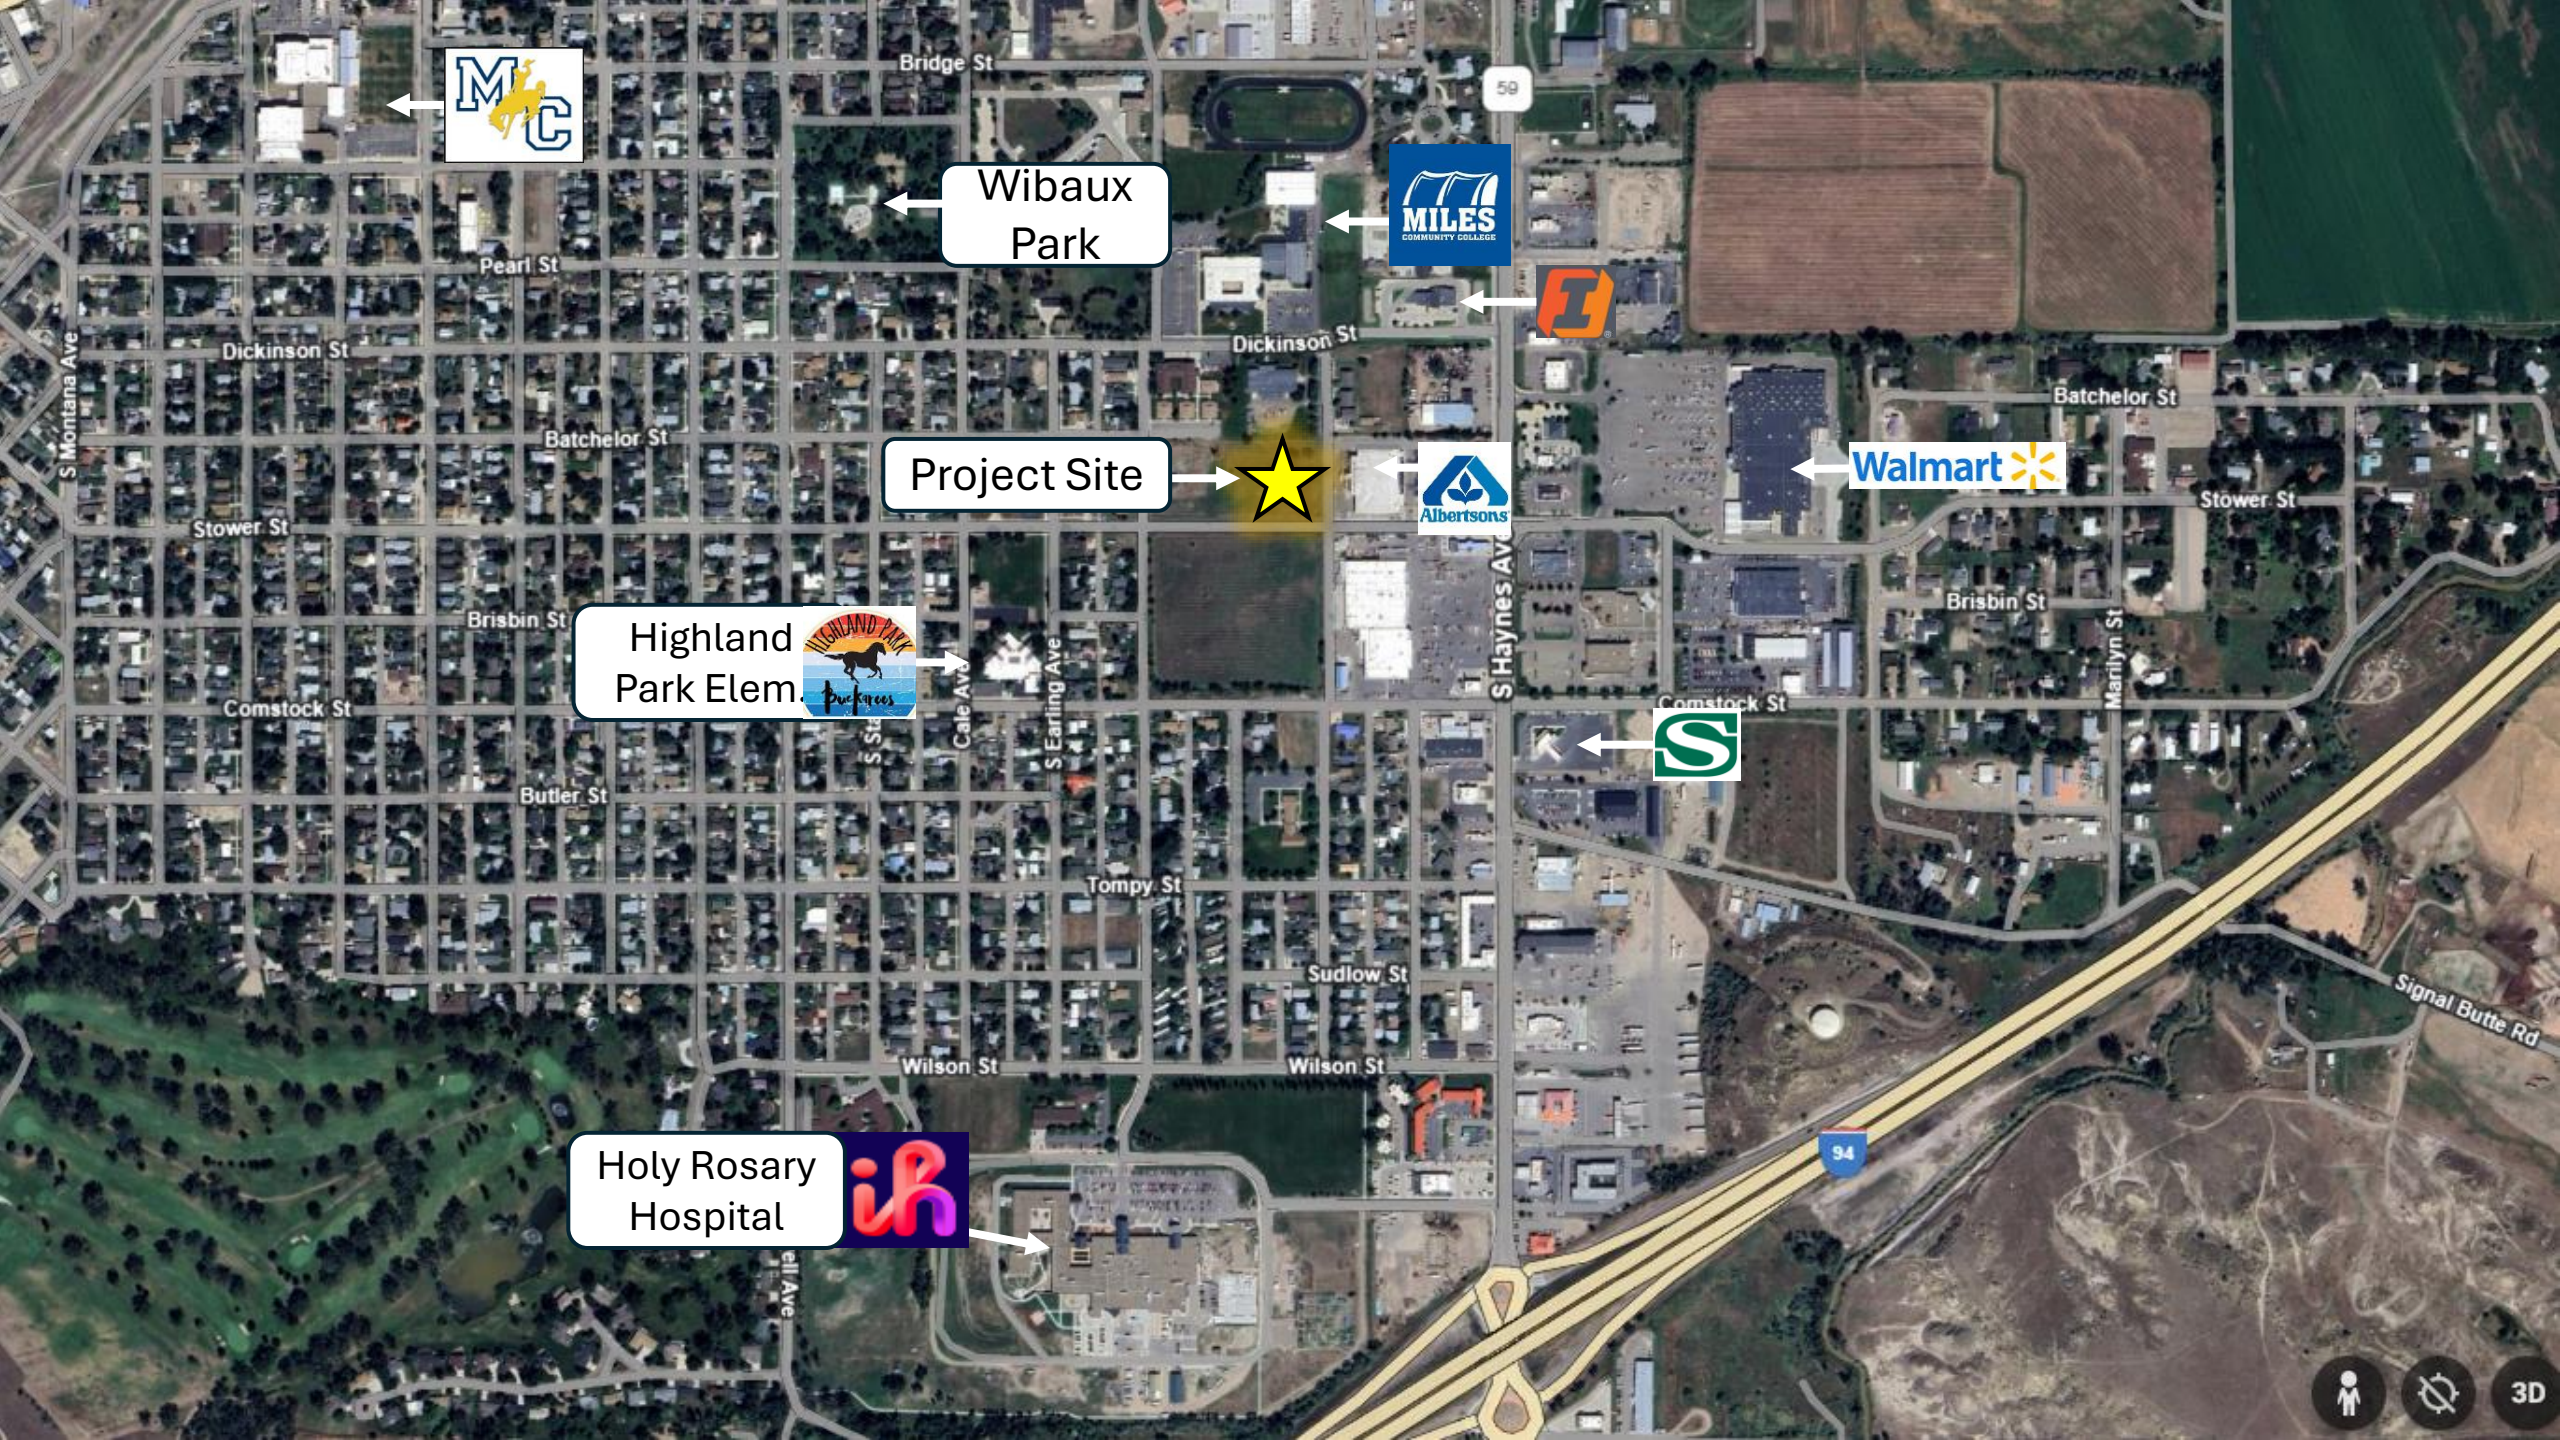

Project Site Plan

Saddlehorn Apartments

30-Units of Multifamily Housing

- 2.0 Acres
- 46 Parking spaces
- 12 one-bedroom units, 12 two-bedroom units, 6 three-bed room units

Wibaux Park

Project Site

Highland Park Elem

Holy Rosary Hospital